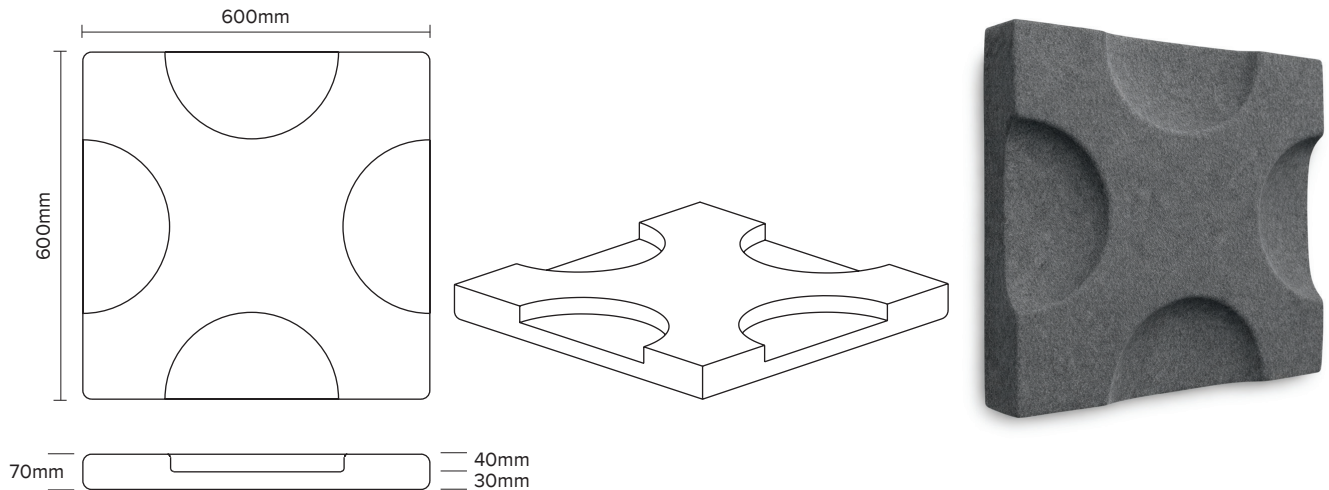

3D Deep Acoustic PET Felt Panel

MOONBASE

SPECIFICATIONS

MATERIAL	ARKETA: 100% PET, 60% recycled content ARKEATA ECOCO: 100% recycled PET
DIMENSIONS (MM)	W: 600 L: 600 H: 70
THICKNESS & WEIGHT	ARKETA: 12mm (± 0.5 mm), 2400 g/m ² (± 10) ARKEATA ECOCO: 12mm (± 0.5 mm), 2400 g/m ² (± 10) ICHOS: 12mm (± 0.5 mm), 2400 + 200 g/m ² (± 10)
ACOUSTIC PERFORMANCE	NRC: 0.80 (directly on the wall) NRC: 1.00 (directly mounted on wall + additional backing felt layer)
FIRE TEST DATA	EN 1021-1: Cigarette test EN 13501-1 (SBI): Class B-s1,d0 (adhered)
ENVIRONMENT	VOC emission formaldehyde free, Phenol-free, OEKO-TEX Class 1, Phthalate Free
CLEANNING	Vacuum regularly. Professionally dry clean or wipe clean with a damp cloth

ACOUSTIC PROPERTIES

Mounting method	Directly on the wall	Directly mounted on wall + additional backing felt layer
NRC	0.80	1.00
α_w	0.70	1.00
Class	C	A

3D Deep Acoustic PET Felt Tiles

CAP

SPECIFICATIONS

MATERIAL	ARKETA: 100% PET, 60% recycled content ARKEATA ECOCO: 100% recycled PET
DIMENSIONS (MM)	W: 600 L: 600 H: 70
THICKNESS & WEIGHT	ARKETA: 12mm (± 0.5 mm), 2400 g/m ² (± 10) ARKEATA ECOCO: 12mm (± 0.5 mm), 2400 g/m ² (± 10) ICHOS: 12mm (± 0.5 mm), 2400 + 200 g/m ² (± 10)
ACOUSTIC PERFORMANCE	NRC: 0.80 (directly on the wall) NRC: 1.00 (directly mounted on wall + additional backing felt layer)
FIRE TEST DATA	EN 1021-1: Cigarette test EN 13501-1 (SBI): Class B-s1,d0 (adhered)
ENVIRONMENT	VOC emission formaldehyde free, Phenol-free, OEKO-TEX Class 1, Phthalate Free
CLEANNING	Vacuum regularly. Professionally dry clean or wipe clean with a damp cloth