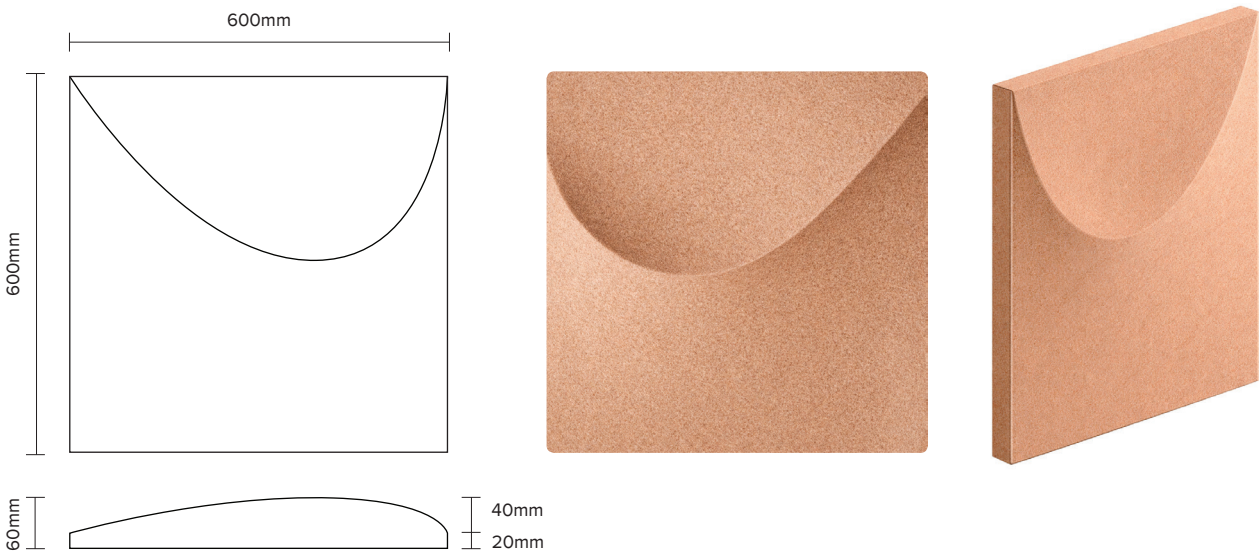

3D Deep Acoustic PET Felt Panel

MOONBASE

SPECIFICATIONS

MATERIAL	ARKETA: 100% PET, 60% recycled content ARKEATA ECOCO: 100% recycled PET
DIMENSIONS (MM)	W: 600 L: 600 H: 70
THICKNESS & WEIGHT	ARKETA: 12mm (± 0.5 mm), 2400 g/m ² (± 10) ARKEATA ECOCO: 12mm (± 0.5 mm), 2400 g/m ² (± 10) ICHOS: 12mm (± 0.5 mm), 2400 + 200 g/m ² (± 10)
ACOUSTIC PERFORMANCE	NRC: 0.80 (directly on the wall) NRC: 1.00 (directly mounted on wall + additional backing felt layer)
FIRE TEST DATA	EN 1021-1: Cigarette test EN 13501-1 (SBI): Class B-s1,d0 (adhered)
ENVIRONMENT	VOC emission formaldehyde free, Phenol-free, OEKO-TEX Class 1, Phthalate Free
CLEANNING	Vacuum regularly. Professionally dry clean or wipe clean with a damp cloth

ACOUSTIC PROPERTIES

Mounting method	 Directly on the wall	 Directly mounted on wall + additional backing felt layer
NRC	0.80	0.90
α_w	0.75	0.95
Class	C	A

3D Deep Acoustic PET Felt Tiles

UNDRA

SPECIFICATIONS