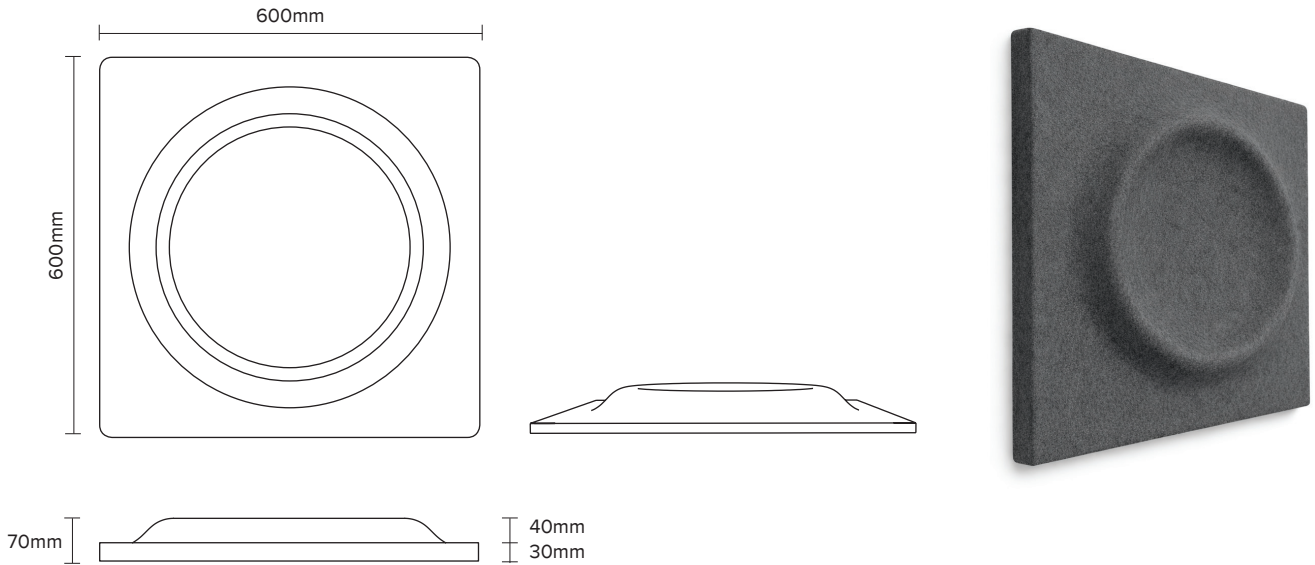

3D Deep Acoustic PET Felt Panel

MOONBASE

SPECIFICATIONS

MATERIAL	ARKETA: 100% PET, 60% recycled content ARKEATA ECOCO: 100% recycled PET
DIMENSIONS (MM)	W: 600 L: 600 H: 70
THICKNESS & WEIGHT	ARKETA: 12mm (± 0.5 mm), 2400 g/m ² (± 10) ARKEATA ECOCO: 12mm (± 0.5 mm), 2400 g/m ² (± 10) ICHOS: 12mm (± 0.5 mm), 2400 + 200 g/m ² (± 10)
ACOUSTIC PERFORMANCE	NRC: 0.80 (directly on the wall) NRC: 1.00 (directly mounted on wall + additional backing felt layer)
FIRE TEST DATA	EN 1021-1: Cigarette test EN 13501-1 (SBI): Class B-s1,d0 (adhered)
ENVIRONMENT	VOC emission formaldehyde free, Phenol-free, OEKO-TEX Class 1, Phthalate Free
CLEANNING	Vacuum regularly. Professionally dry clean or wipe clean with a damp cloth

ACOUSTIC PROPERTIES

Mounting method	Directly on the wall	Directly mounted on wall + additional backing felt layer
NRC	0.80	1.00
α_w	0.70	1.00
Class	C	A

3D Deep Acoustic PET Felt Tiles

CAP

SPECIFICATIONS

MATERIAL	ARKETA: 100% PET, 60% recycled content ARKEATA ECOCO: 100% recycled PET
DIMENSIONS (MM)	W: 600 L: 600 H: 70
THICKNESS & WEIGHT	ARKETA: 12mm (± 0.5 mm), 2400 g/m ² (± 10) ARKEATA ECOCO: 12mm (± 0.5 mm), 2400 g/m ² (± 10) ICHOS: 12mm (± 0.5 mm), 2400 + 200 g/m ² (± 10)
ACOUSTIC PERFORMANCE	NRC: 0.80 (directly on the wall) NRC: 1.00 (directly mounted on wall + additional backing felt layer)
FIRE TEST DATA	EN 1021-1: Cigarette test EN 13501-1 (SBI): Class B-s1,d0 (adhered)
ENVIRONMENT	VOC emission formaldehyde free, Phenol-free, OEKO-TEX Class 1, Phthalate Free
CLEANNING	Vacuum regularly. Professionally dry clean or wipe clean with a damp cloth