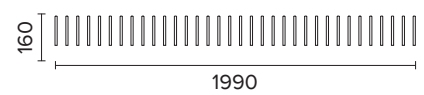

SPECIFICATIONS

COMPOSITION	60% Recycled Polyester (PET) (100% Pes)
THICKNESS & WEIGHT	ARKETA: 12mm (±0.5mm) 2400 g/m ² (±10) ICHOS: 12mm (±0.5mm) 2400 + 200 g/m ² (±10)
ACOUSTIC	NRC: up to 0.80 (subject to mounting conditions)
FIRE RETARDANT	EN 1021 - 1 (cigarette) EN 13501-1 (SBI) Adhered Class B-s1,d0
ENVIRONMENT	VOC emission formaldehyde free, Phenol-free, OEKO-TEX Class 1, Phthalate Free
CARE & MAINTENANCE	Vacuum regularly. Professionally dry clean or wipe clean with a damp cloth.
LIGHT FASTNESS GRADE	4+ (ISO 105 – B02)

Formation Sizes

Sculpture Art 01

Sculpture Art 02

Sculpture Art 03

Sculpture Art 04

Sculpture Art 01

Sculpture Art 02

Sculpture Art 03