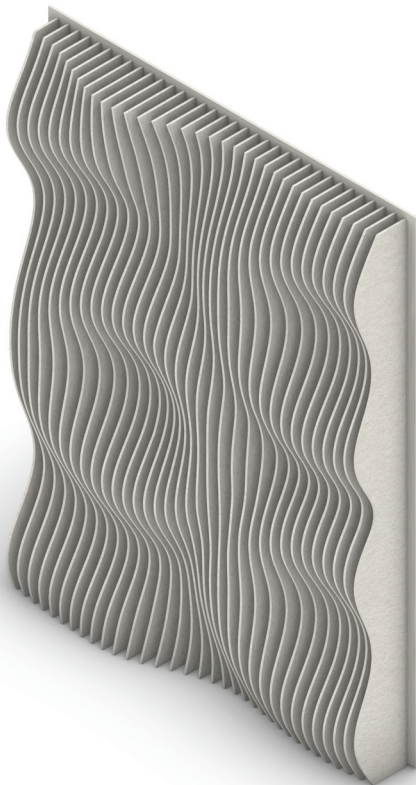

ACOUSTIC
FELT

FeltVibe®

3D Parametric
Acoustic Wall Panel

3D Parametric Acoustic Wall Panel

3D parametric wall panel, designed to bring movement, texture, and depth to any interior.

Inspired by the fluidity of ocean waves, this sculptural panel adds a dynamic and sophisticated touch to homes, offices, hotels, restaurants, and showrooms.

Its intricate, flowing design creates a striking focal point while maintaining functionality and versatility.

- Sustainable & Durable Construction
- Engineered from recycled materials for long-lasting performance
- Parametric, Nature-Inspired Design
- Fluid, wave-like geometries introduce rhythm, softness, and visual flow
- Precision CNC-Cut & Hand-Assembled
- Ensures smooth transitions, seamless curves, and a refined finish
- 3D Sculptural Effect
- Interacts with light and shadow to enhance depth and spatial perception
- Customizable Dimensions & Finishes
- Adaptable to walls, partitions, and bespoke decorative installations
- Versatile Application
- Suitable for hotels, salons, spas, restaurants, offices, and residential interiors
- Organic & Architectural Aesthetic
- Bridges natural forms with contemporary design language
- Premium Craftsmanship
- Combines durability with a high-end, design-forward appearance

SPECIFICATIONS

COMPOSITION	60% Recycled Polyester (PET) (100% Pes)
THICKNESS & WEIGHT	ARKETA: 12mm (±0.5mm) 2400 g/m ² (±10) ICHOS: 12mm (±0.5mm) 2400 + 200 g/m ² (±10)
ACOUSTIC	NRC: up to 0.80 (subject to mounting conditions)
FIRE RETARDANT	EN 1021 - 1 (cigarette) EN 13501-1 (SBI) Adhered Class B-s1,d0
ENVIRONMENT	VOC emission formaldehyde free, Phenol-free, OEKO-TEX Class 1, Phthalate Free
CARE & MAINTENANCE	Vacuum regularly. Professionally dry clean or wipe clean with a damp cloth.
LIGHT FASTNESS GRADE	4+ (ISO 105 – B02)

Formation Sizes

Sculpture Art 01

Sculpture Art 02

Sculpture Art 03

Sculpture Art 04

Sculpture Art 01

Sculpture Art 02

Sculpture Art 03