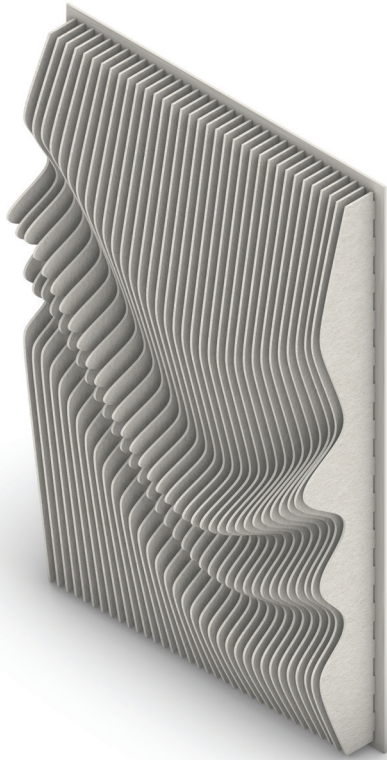

ACOUSTIC
FELT

FeltVibe®

3D Parametric
Acoustic Wall Panel

3D Parametric Acoustic Wall Panel

3D parametric wall panel, designed to bring movement, texture, and depth to any interior.

Inspired by the fluidity of ocean waves, this sculptural panel adds a dynamic and sophisticated touch to homes, offices, hotels, restaurants, and showrooms.

Its intricate, flowing design creates a striking focal point while maintaining functionality and versatility.

- Sustainable & Durable Construction
- Engineered from recycled materials for long-lasting performance
- Parametric, Nature-Inspired Design
- Fluid, wave-like geometries introduce rhythm, softness, and visual flow
- Precision CNC-Cut & Hand-Assembled
- Ensures smooth transitions, seamless curves, and a refined finish
- 3D Sculptural Effect
- Interacts with light and shadow to enhance depth and spatial perception
- Customizable Dimensions & Finishes
- Adaptable to walls, partitions, and bespoke decorative installations
- Versatile Application
- Suitable for hotels, salons, spas, restaurants, offices, and residential interiors
- Organic & Architectural Aesthetic
- Bridges natural forms with contemporary design language
- Premium Craftsmanship
- Combines durability with a high-end, design-forward appearance

SPECIFICATIONS

COMPOSITION	60% Recycled Polyester (PET) (100% Pes)
THICKNESS & WEIGHT	ARKETA: 12mm (±0.5mm) 2400 g/m ² (±10) ICHOS: 12mm (±0.5mm) 2400 + 200 g/m ² (±10)
ACOUSTIC	NRC: up to 0.80 (subject to mounting conditions)
FIRE RETARDANT	EN 1021 - 1 (cigarette) EN 13501-1 (SBI) Adhered Class B-s1,d0
ENVIRONMENT	VOC emission formaldehyde free, Phenol-free, OEKO-TEX Class 1, Phthalate Free
CARE & MAINTENANCE	Vacuum regularly. Professionally dry clean or wipe clean with a damp cloth.
LIGHT FASTNESS GRADE	4+ (ISO 105 – B02)

Formation Sizes

Sculpture Art 01

Sculpture Art 02

Sculpture Art 03

Sculpture Art 04

Sculpture Art 01

Sculpture Art 02

Sculpture Art 03