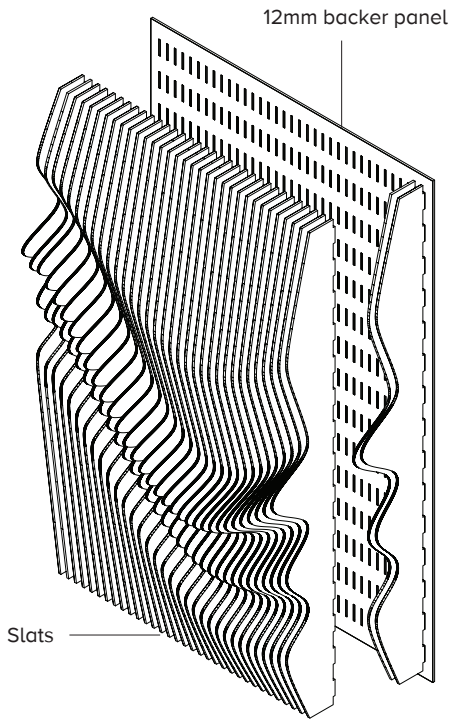

ACOUSTIC
FELT

FeltVibe®

3D Parametric
Acoustic Wall Panel

3D Parametric Acoustic Wall Panel

3D parametric wall panel, designed to bring movement, texture, and depth to any interior.

Inspired by the fluidity of ocean waves, this sculptural panel adds a dynamic and sophisticated touch to homes, offices, hotels, restaurants, and showrooms.

Its intricate, flowing design creates a striking focal point while maintaining functionality and versatility.

- Sustainable & Durable Construction
- Engineered from recycled materials for long-lasting performance
- Parametric, Nature-Inspired Design
- Fluid, wave-like geometries introduce rhythm, softness, and visual flow
- Precision CNC-Cut & Hand-Assembled
- Ensures smooth transitions, seamless curves, and a refined finish
- 3D Sculptural Effect
- Interacts with light and shadow to enhance depth and spatial perception
- Customizable Dimensions & Finishes
- Adaptable to walls, partitions, and bespoke decorative installations
- Versatile Application
- Suitable for hotels, salons, spas, restaurants, offices, and residential interiors
- Organic & Architectural Aesthetic
- Bridges natural forms with contemporary design language
- Premium Craftsmanship
- Combines durability with a high-end, design-forward appearance

SPECIFICATIONS

COMPOSITION	60% Recycled Polyester (PET) (100% Pes)
THICKNESS & WEIGHT	ARKETA: 12mm (±0.5mm) 2400 g/m ² (±10) ICHOS: 12mm (±0.5mm) 2400 + 200 g/m ² (±10)
ACOUSTIC	NRC: up to 0.80 (subject to mounting conditions)
FIRE RETARDANT	EN 1021 - 1 (cigarette) EN 13501-1 (SBI) Adhered Class B-s1,d0
ENVIRONMENT	VOC emission formaldehyde free, Phenol-free, OEKO-TEX Class 1, Phthalate Free
CARE & MAINTENANCE	Vacuum regularly. Professionally dry clean or wipe clean with a damp cloth.
LIGHT FASTNESS GRADE	4+ (ISO 105 – B02)

Formation Sizes

Sculpture Art 01

Sculpture Art 02

Sculpture Art 03

Sculpture Art 04

Sculpture Art 01

Sculpture Art 02

Sculpture Art 03