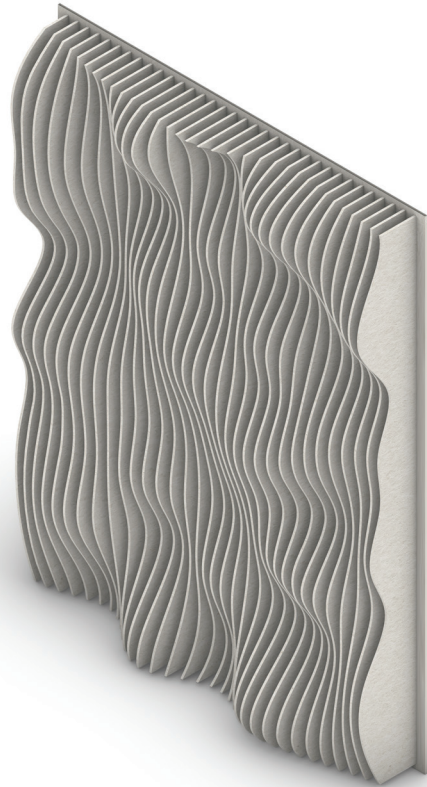

ACOUSTIC
FELT

FeltVibe®

3D Parametric
Acoustic Wall Panel

3D Parametric Acoustic Wall Panel

3D parametric wall panel, designed to bring movement, texture, and depth to any interior.

Inspired by the fluidity of ocean waves, this sculptural panel adds a dynamic and sophisticated touch to homes, offices, hotels, restaurants, and showrooms.

Its intricate, flowing design creates a striking focal point while maintaining functionality and versatility.

- Sustainable & Durable Construction
- Engineered from recycled materials for long-lasting performance
- Parametric, Nature-Inspired Design
- Fluid, wave-like geometries introduce rhythm, softness, and visual flow
- Precision CNC-Cut & Hand-Assembled
- Ensures smooth transitions, seamless curves, and a refined finish
- 3D Sculptural Effect
- Interacts with light and shadow to enhance depth and spatial perception
- Customizable Dimensions & Finishes
- Adaptable to walls, partitions, and bespoke decorative installations
- Versatile Application
- Suitable for hotels, salons, spas, restaurants, offices, and residential interiors
- Organic & Architectural Aesthetic
- Bridges natural forms with contemporary design language
- Premium Craftsmanship
- Combines durability with a high-end, design-forward appearance

SPECIFICATIONS

COMPOSITION	60% Recycled Polyester (PET) (100% Pes)
THICKNESS & WEIGHT	ARKETA: 12mm (±0.5mm) 2400 g/m ² (±10) ICHOS: 12mm (±0.5mm) 2400 + 200 g/m ² (±10)
ACOUSTIC	NRC: up to 0.80 (subject to mounting conditions)
FIRE RETARDANT	EN 1021 - 1 (cigarette) EN 13501-1 (SBI) Adhered Class B-s1,d0
ENVIRONMENT	VOC emission formaldehyde free, Phenol-free, OEKO-TEX Class 1, Phthalate Free
CARE & MAINTENANCE	Vacuum regularly. Professionally dry clean or wipe clean with a damp cloth.
LIGHT FASTNESS GRADE	4+ (ISO 105 – B02)

Formation Sizes

Sculpture Art 01

Sculpture Art 02

Sculpture Art 03

Sculpture Art 04

Sculpture Art 01

Sculpture Art 02

Sculpture Art 03