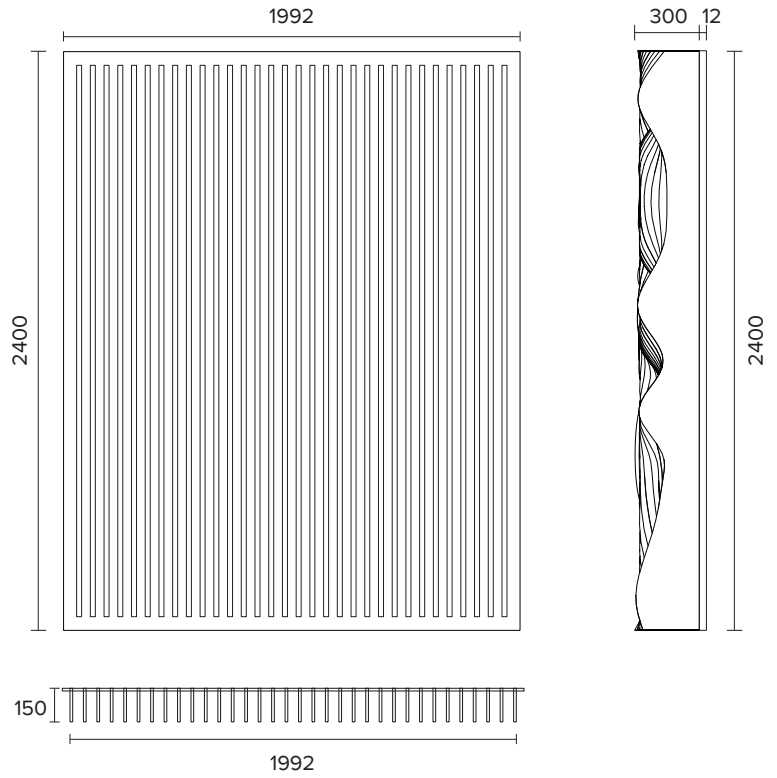

ACOUSTIC
FELT

FeltVibe®

3D Parametric
Acoustic Wall Panel

3D Parametric Acoustic Wall Panel

3D parametric wall panel, designed to bring movement, texture, and depth to any interior.

Inspired by the fluidity of ocean waves, this sculptural panel adds a dynamic and sophisticated touch to homes, offices, hotels, restaurants, and showrooms.

Its intricate, flowing design creates a striking focal point while maintaining functionality and versatility.

- Sustainable & Durable Construction
- Engineered from recycled materials for long-lasting performance
- Parametric, Nature-Inspired Design
- Fluid, wave-like geometries introduce rhythm, softness, and visual flow
- Precision CNC-Cut & Hand-Assembled
- Ensures smooth transitions, seamless curves, and a refined finish
- 3D Sculptural Effect
- Interacts with light and shadow to enhance depth and spatial perception
- Customizable Dimensions & Finishes
- Adaptable to walls, partitions, and bespoke decorative installations
- Versatile Application
- Suitable for hotels, salons, spas, restaurants, offices, and residential interiors
- Organic & Architectural Aesthetic
- Bridges natural forms with contemporary design language
- Premium Craftsmanship
- Combines durability with a high-end, design-forward appearance

SPECIFICATIONS

COMPOSITION	60% Recycled Polyester (PET) (100% Pes)
THICKNESS & WEIGHT	ARKETA: 12mm (±0.5mm) 2400 g/m ² (±10) ICHOS: 12mm (±0.5mm) 2400 + 200 g/m ² (±10)
ACOUSTIC	NRC: up to 0.80 (subject to mounting conditions)
FIRE RETARDANT	EN 1021 - 1 (cigarette) EN 13501-1 (SBI) Adhered Class B-s1,d0
ENVIRONMENT	VOC emission formaldehyde free, Phenol-free, OEKO-TEX Class 1, Phthalate Free
CARE & MAINTENANCE	Vacuum regularly. Professionally dry clean or wipe clean with a damp cloth.
LIGHT FASTNESS GRADE	4+ (ISO 105 – B02)

Formation Sizes

Sculpture Art 01

Sculpture Art 02

Sculpture Art 03

Sculpture Art 04

Sculpture Art 01

Sculpture Art 02

Sculpture Art 03