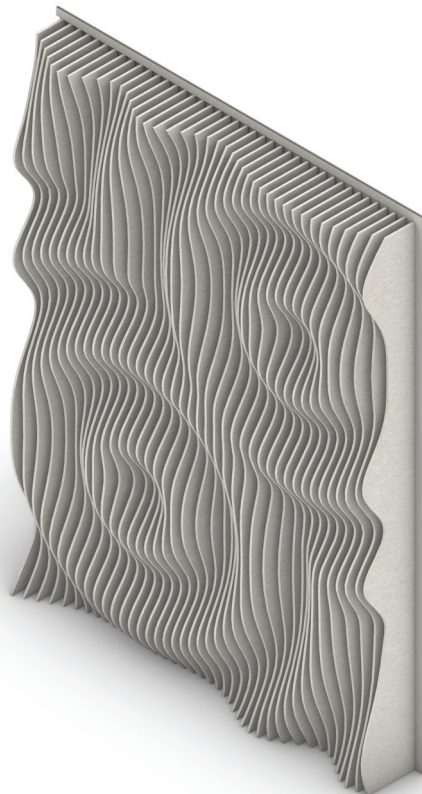

ACOUSTIC
FELT

FeltVibe®

3D Parametric
Acoustic Wall Panel

3D Parametric Acoustic Wall Panel

3D parametric wall panel, designed to bring movement, texture, and depth to any interior.

Inspired by the fluidity of ocean waves, this sculptural panel adds a dynamic and sophisticated touch to homes, offices, hotels, restaurants, and showrooms.

Its intricate, flowing design creates a striking focal point while maintaining functionality and versatility.

- Sustainable & Durable Construction
- Engineered from recycled materials for long-lasting performance
- Parametric, Nature-Inspired Design
- Fluid, wave-like geometries introduce rhythm, softness, and visual flow
- Precision CNC-Cut & Hand-Assembled
- Ensures smooth transitions, seamless curves, and a refined finish
- 3D Sculptural Effect
- Interacts with light and shadow to enhance depth and spatial perception
- Customizable Dimensions & Finishes
- Adaptable to walls, partitions, and bespoke decorative installations
- Versatile Application
- Suitable for hotels, salons, spas, restaurants, offices, and residential interiors
- Organic & Architectural Aesthetic
- Bridges natural forms with contemporary design language
- Premium Craftsmanship
- Combines durability with a high-end, design-forward appearance

SPECIFICATIONS

COMPOSITION	60% Recycled Polyester (PET) (100% Pes)
THICKNESS & WEIGHT	ARKETA: 12mm (±0.5mm) 2400 g/m ² (±10) ICHOS: 12mm (±0.5mm) 2400 + 200 g/m ² (±10)
ACOUSTIC	NRC: up to 0.80 (subject to mounting conditions)
FIRE RETARDANT	EN 1021 - 1 (cigarette) EN 13501-1 (SBI) Adhered Class B-s1,d0
ENVIRONMENT	VOC emission formaldehyde free, Phenol-free, OEKO-TEX Class 1, Phthalate Free
CARE & MAINTENANCE	Vacuum regularly. Professionally dry clean or wipe clean with a damp cloth.
LIGHT FASTNESS GRADE	4+ (ISO 105 – B02)

Formation Sizes

Sculpture Art 01

Sculpture Art 02

Sculpture Art 03

Sculpture Art 04

Sculpture Art 01

Sculpture Art 02

Sculpture Art 03