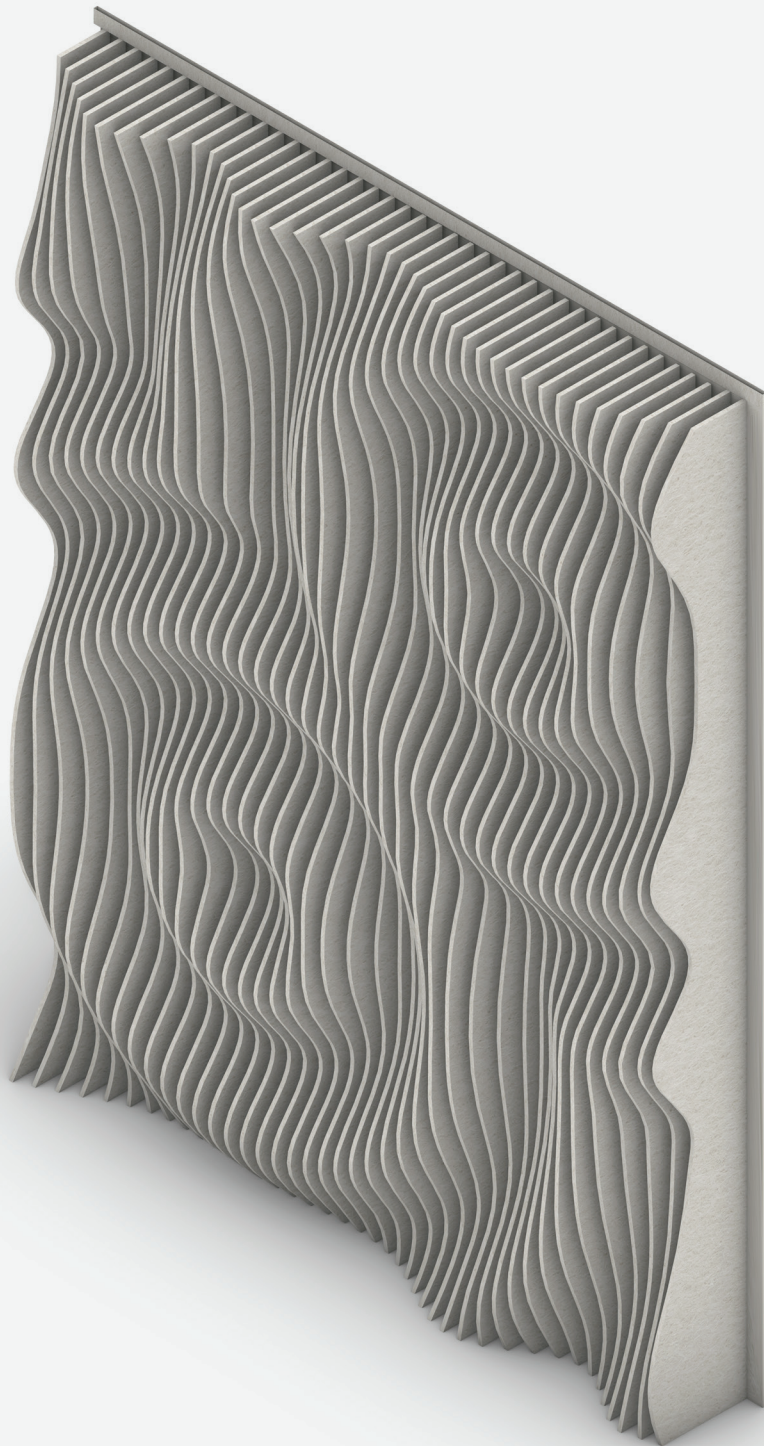

ACOUSTIC
FELT

FeltVibe®

3D Parametric
Acoustic Wall Panel

3D Parametric Acoustic Wall Panel

3D parametric wall panel, designed to bring movement, texture, and depth to any interior.

Inspired by the fluidity of ocean waves, this sculptural panel adds a dynamic and sophisticated touch to homes, offices, hotels, restaurants, and showrooms.

Its intricate, flowing design creates a striking focal point while maintaining functionality and versatility.

- Sustainable & Durable Construction
- Engineered from recycled materials for long-lasting performance
- Parametric, Nature-Inspired Design
- Fluid, wave-like geometries introduce rhythm, softness, and visual flow
- Precision CNC-Cut & Hand-Assembled
- Ensures smooth transitions, seamless curves, and a refined finish
- 3D Sculptural Effect
- Interacts with light and shadow to enhance depth and spatial perception
- Customizable Dimensions & Finishes
- Adaptable to walls, partitions, and bespoke decorative installations
- Versatile Application
- Suitable for hotels, salons, spas, restaurants, offices, and residential interiors
- Organic & Architectural Aesthetic
- Bridges natural forms with contemporary design language
- Premium Craftsmanship
- Combines durability with a high-end, design-forward appearance

SPECIFICATIONS

COMPOSITION	60% Recycled Polyester (PET) (100% Pes)
THICKNESS & WEIGHT	ARKETA: 12mm (±0.5mm) 2400 g/m ² (±10) ICHOS: 12mm (±0.5mm) 2400 + 200 g/m ² (±10)
ACOUSTIC	NRC: up to 0.80 (subject to mounting conditions)
FIRE RETARDANT	EN 1021 - 1 (cigarette) EN 13501-1 (SBI) Adhered Class B-s1,d0
ENVIRONMENT	VOC emission formaldehyde free, Phenol-free, OEKO-TEX Class 1, Phthalate Free
CARE & MAINTENANCE	Vacuum regularly. Professionally dry clean or wipe clean with a damp cloth.
LIGHT FASTNESS GRADE	4+ (ISO 105 – B02)

Formation Sizes

Sculpture Art 01

Sculpture Art 02

Sculpture Art 03

Sculpture Art 04

Sculpture Art 01

Sculpture Art 02

Sculpture Art 03