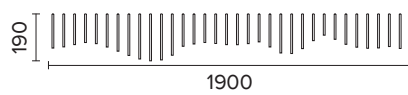

SPECIFICATIONS

COMPOSITION	60% Recycled Polyester (PET) (100% Pes)
THICKNESS & WEIGHT	ARKETA: 12mm (±0.5mm) 2400 g/m ² (±10) ICHOS: 12mm (±0.5mm) 2400 + 200 g/m ² (±10)
ACOUSTIC	NRC: up to 0.80 (subject to mounting conditions)
FIRE RETARDANT	EN 1021 - 1 (cigarette) EN 13501-1 (SBI) Adhered Class B-s1,d0
ENVIRONMENT	VOC emission formaldehyde free, Phenol-free, OEKO-TEX Class 1, Phthalate Free
CARE & MAINTENANCE	Vacuum regularly. Professionally dry clean or wipe clean with a damp cloth.
LIGHT FASTNESS GRADE	4+ (ISO 105 – B02)

Formation Sizes

Sculpture Art 01

Sculpture Art 02

Sculpture Art 03

Sculpture Art 04

Sculpture Art 01

Sculpture Art 02

Sculpture Art 03