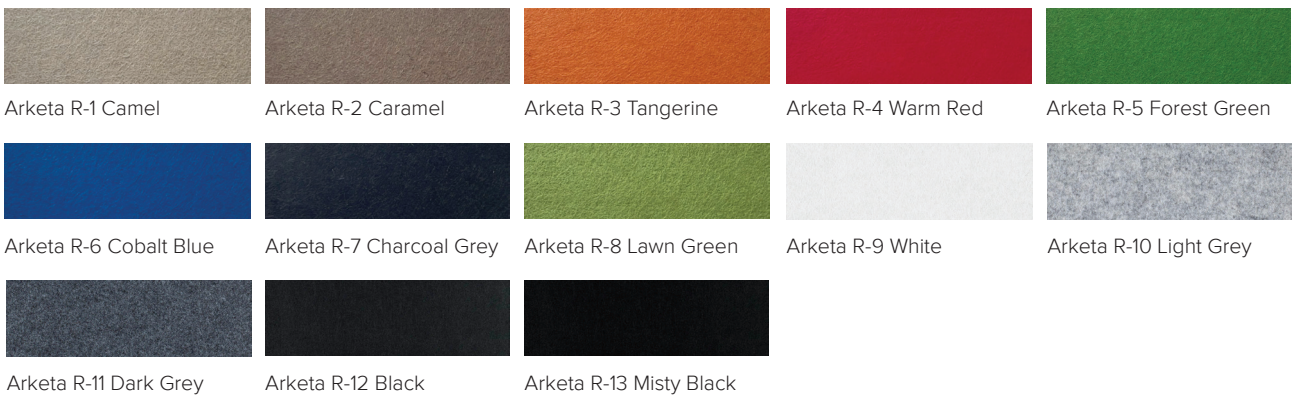

DP16

DP17

DP18

Custom sizes available upon request

ICHOS HEATHERED PET FELT PANEL COLLECTION

ARKETA ACOUSTIC PET FELT PANEL COLLECTION

ICHOS FLAT | PET FELT PANEL COLLECTION

ARKETA ECOCO ACOUSTIC PET FELT PANEL COLLECTION