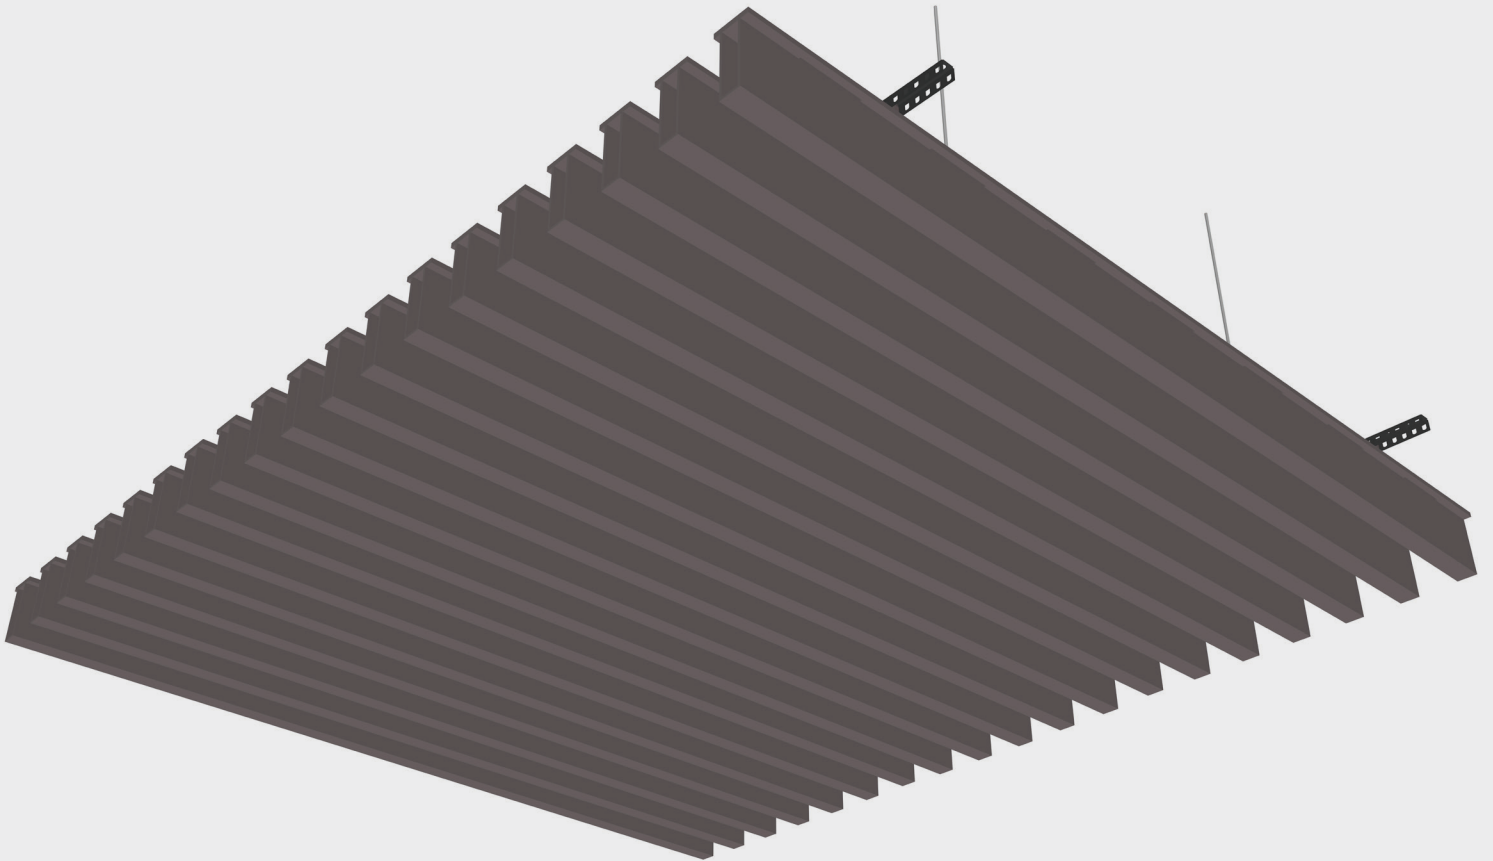

ACOUSTIC
FELT

FeltVibe®

BRC Box Baffle Ray Ceiling

PRODUCTS SHEET

BRC Box Baffle Ray Ceiling

With its linear form and recycled PET felt structure, BRC Baffle Ray Ceiling brings both acoustic comfort and a strong ceiling identity to interior spaces. BRC Baffle Ray Ceiling combines sound control with a clean and rhythmic design language. Suitable for offices, hospitality areas, and other interiors, it offers an acoustic solution that is both functional and visually refined.

SPECIFICATIONS

COMPOSITION	ARKETA: 100% PET, 60% recycled content ARKEATA ECOCO: 100% Recyled PET
THICKNESS & WEIGHT	ARKETA: 12mm (±0.5mm) 2400 g/m ² (±10) ARKETA ECOCO: 12mm (±0.5mm) 2400 g/m ² (±10) ICHOS: 12mm (±0.5mm) 1800 g/m ² + 200 g/m ² + 200 g/m ² (±10) (D)
ACOUSTIC	NRC: 0.85 (12mm)
FIRE TEST STANDARDS	EN 1021 - 1 (cigarette) EN 13501-1 (SBI) Adhered Class B-s1,d0
LIGHT FASTNESS	4+ (ISO 105 - B02)
ENVIRONMENT	VOC emission formaldehyde free, Phenol-free, OEKO-TEX Class 1, Phthalate Free
CARE & MAINTENANCE	Vacuum regularly. Professionally dry clean or wipe clean with a damp cloth