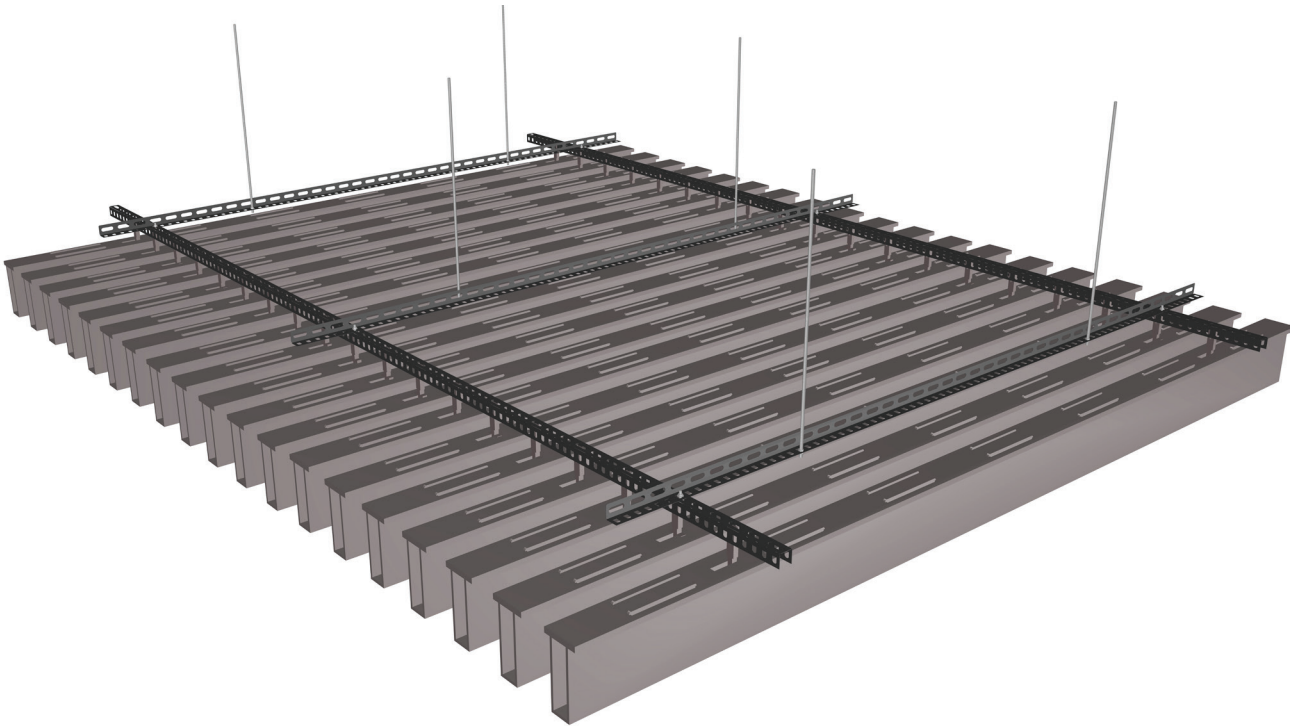

ACOUSTIC
FELT

FeltVibe®

BRC Box Baffle Ray Ceiling

PRODUCTS SHEET

BRC Box Baffle Ray Ceiling

With its linear form and recycled PET felt structure, BRC Baffle Ray Ceiling brings both acoustic comfort and a strong ceiling identity to interior spaces. BRC Baffle Ray Ceiling combines sound control with a clean and rhythmic design language. Suitable for offices, hospitality areas, and other interiors, it offers an acoustic solution that is both functional and visually refined.

SPECIFICATIONS

COMPOSITION	ARKETA: 100% PET, 60% recycled content ARKEATA ECOCO: 100% Recyled PET
THICKNESS & WEIGHT	ARKETA: 12mm (±0.5mm) 2400 g/m ² (±10) ARKETA ECOCO: 12mm (±0.5mm) 2400 g/m ² (±10) ICHOS: 12mm (±0.5mm) 1800 g/m ² + 200 g/m ² + 200 g/m ² (±10) (D)
ACOUSTIC	NRC: 0.85 (12mm)
FIRE TEST STANDARDS	EN 1021 - 1 (cigarette) EN 13501-1 (SBI) Adhered Class B-s1,d0
LIGHT FASTNESS	4+ (ISO 105 - B02)
ENVIRONMENT	VOC emission formaldehyde free, Phenol-free, OEKO-TEX Class 1, Phthalate Free
CARE & MAINTENANCE	Vacuum regularly. Professionally dry clean or wipe clean with a damp cloth