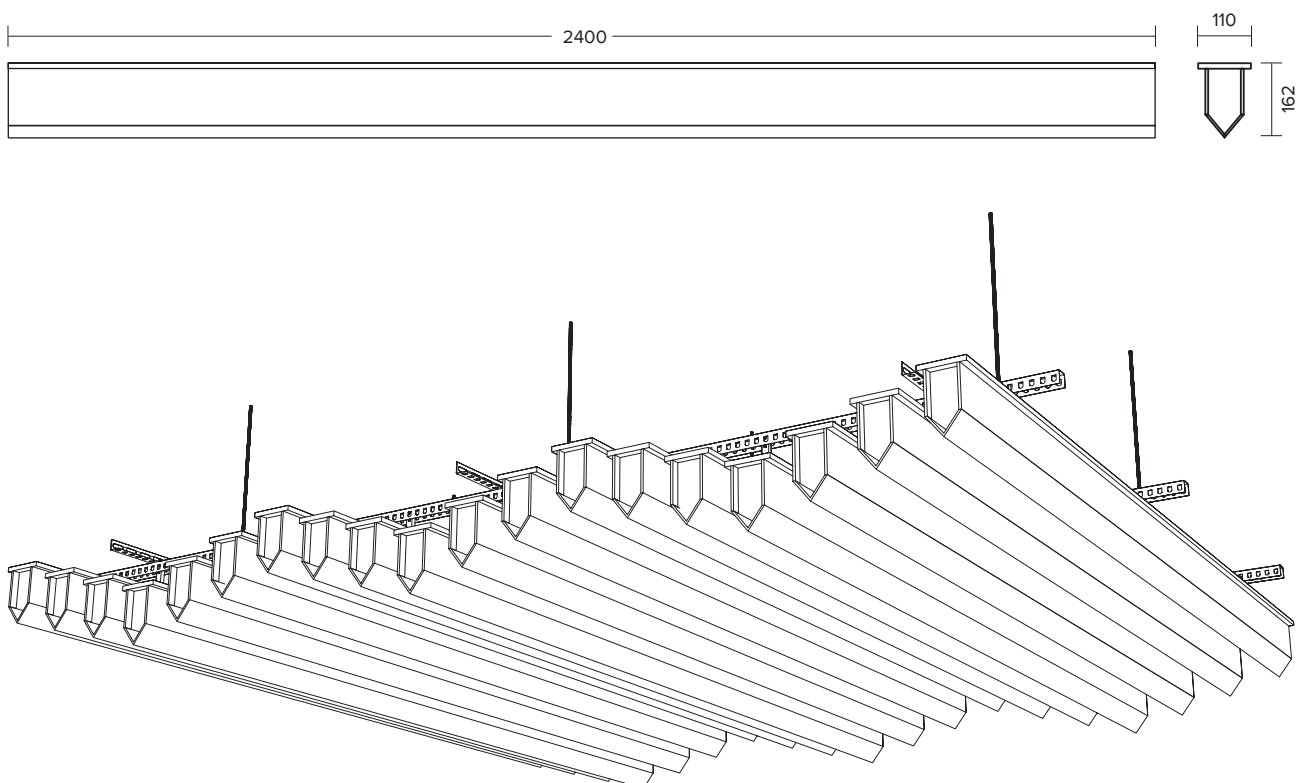

Triangle Box Baffle