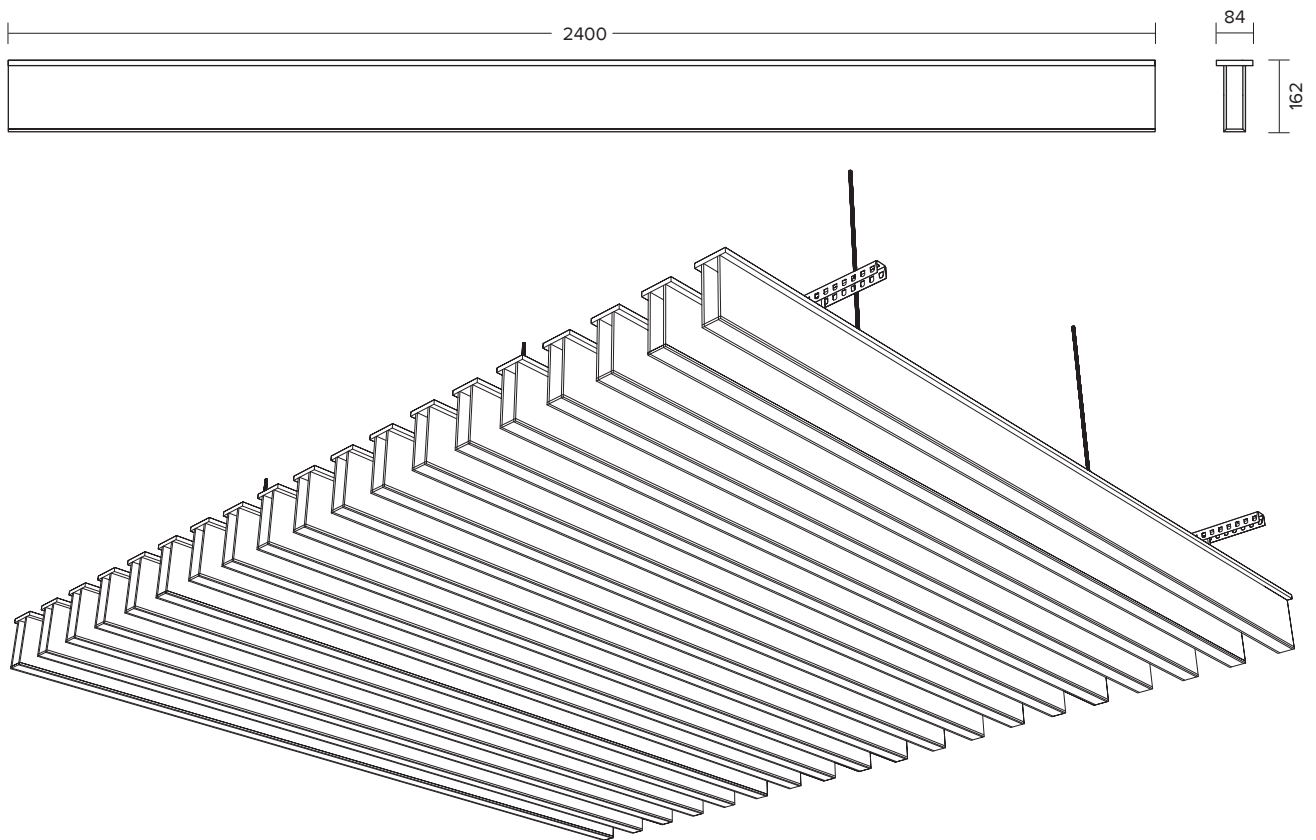

Standard shapes

Flat Rectangle Box Baffle