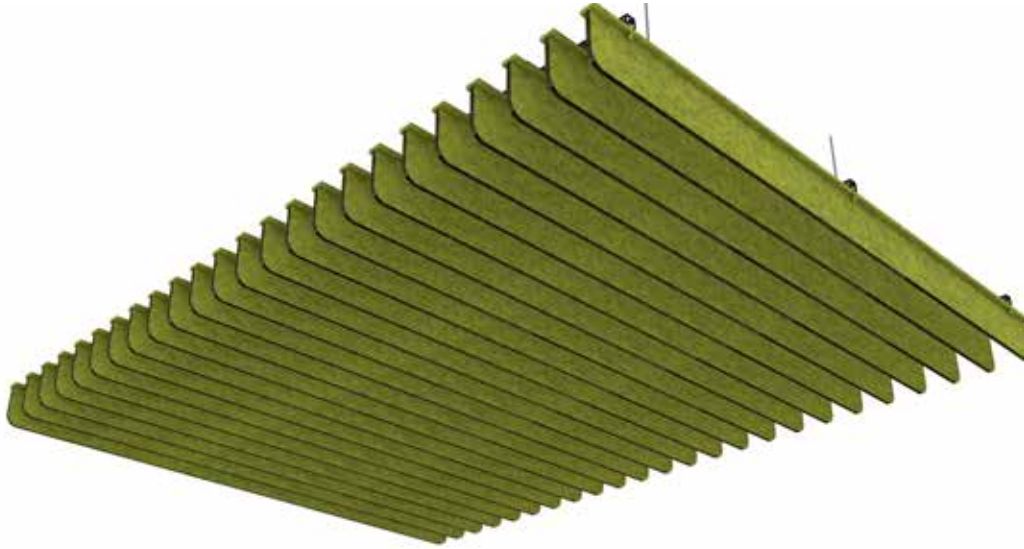

ACOUSTIC
FELT

FeltVibe®

BRC Baffle Ray Ceiling

PRODUCTS SHEET

BRC Baffle Ray Ceiling

With its linear form and recycled PET felt structure, BRC Baffle Ray Ceiling brings both acoustic comfort and a strong ceiling identity to interior spaces. BRC Baffle Ray Ceiling combines sound control with a clean and rhythmic design language.

Suitable for offices, hospitality areas, and other interiors, it offers an acoustic solution that is both functional and visually refined.

SPECIFICATIONS

COMPOSITION	ARKETA: 100% PET, 60% recycled content ARKEATA ECOCO: 100% Recyled PET
THICKNESS & WEIGHT	ARKETA: 12mm (±0.5mm) 2400 g/m ² (±10) ARKETA ECOCO: 12mm (±0.5mm) 2400 g/m ² (±10) ICHOS: 12mm (±0.5mm) 1800 g/m ² + 200 g/m ² + 200 g/m ² (±10) (D)
ACOUSTIC	NRC: 0.85 (12mm)
FIRE TEST STANDARDS	EN 1021 - 1 (cigarette) EN 13501-1 (SBI) Adhered Class B-s1,d0
LIGHT FASTNESS	4+ (ISO 105 - B02)
ENVIRONMENT	VOC emission formaldehyde free, Phenol-free, OEKO-TEX Class 1, Phthalate Free
CARE & MAINTENANCE	Vacuum regularly. Professionally dry clean or wipe clean with a damp cloth

Custom sizes available upon request

Standard shapes

Flat Rectangle Baffle

Rectangle Radius Baffle

Trapeze Wave Baffle

Wave Baffle

Flat Rectangle Baffle

Rectangle Radius Baffle

Wave Baffle

Trapeze Baffle

Stepped Baffle

Stepped Baffle

Rectangle Radius Baffle

Wave Baffle

Trapeze Baffle

HEAD OFFICE