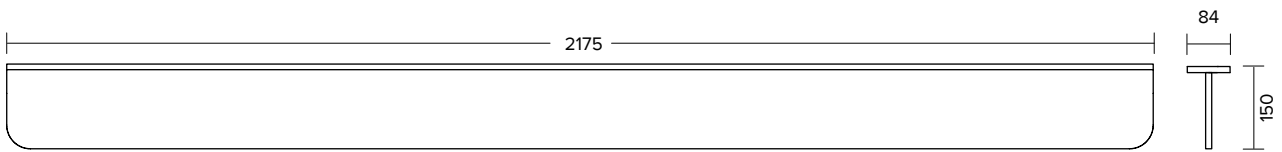

Rectangle Radius Baffle