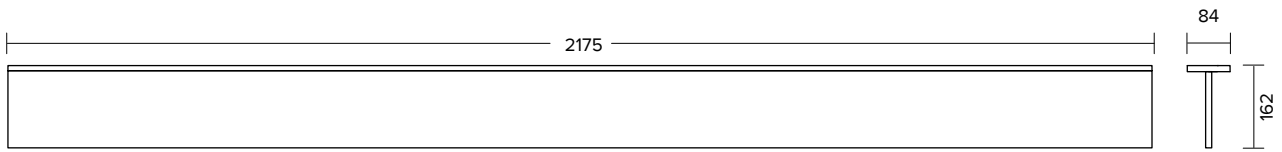

Standard shapes

Flat Rectangle Baffle