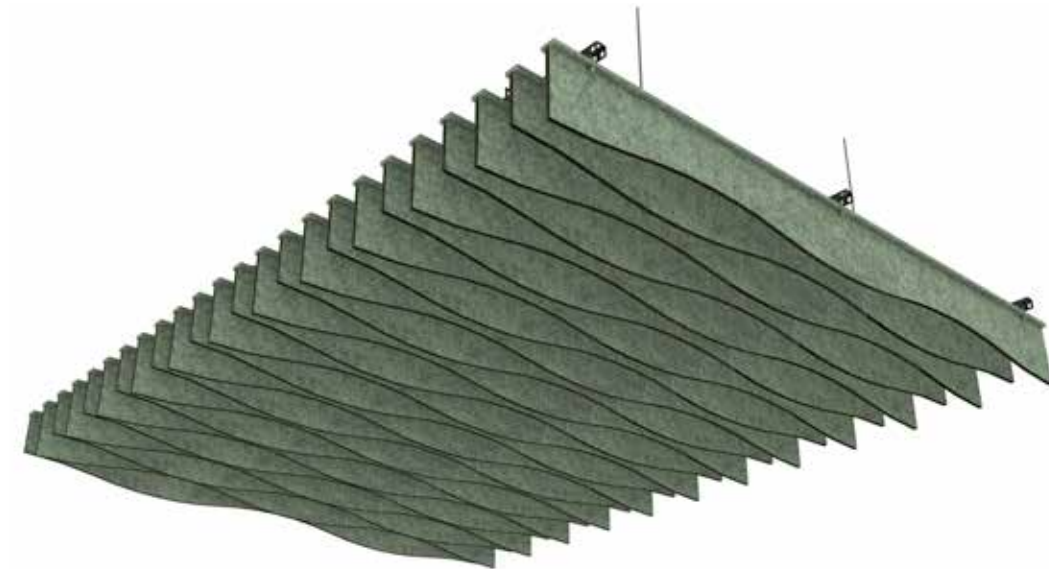

ACOUSTIC
FELT

FeltVibe®

BRC Baffle Ray Ceiling

PRODUCTS SHEET

BRC Baffle Ray Ceiling

With its linear form and recycled PET felt structure, BRC Baffle Ray Ceiling brings both acoustic comfort and a strong ceiling identity to interior spaces. BRC Baffle Ray Ceiling combines sound control with a clean and rhythmic design language.

Custom sizes available upon request

Standard shapes

Flat Rectangle Baffle

Rectangle Radius Baffle

Trapeze Wave Baffle

Wave Baffle

Flat Rectangle Baffle

Rectangle Radius Baffle

Wave Baffle

Trapeze Baffle

Stepped Baffle

Stepped Baffle

Rectangle Radius Baffle

Wave Baffle

Trapeze Baffle

HEAD OFFICE