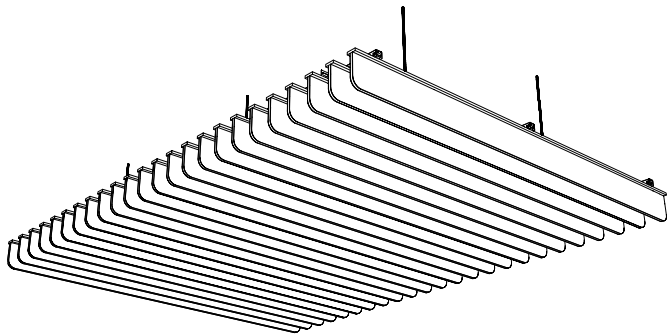

Suitable for offices, hospitality areas, and other interiors, it offers an acoustic solution that is both functional and visually refined.

SPECIFICATIONS

COMPOSITION	ARKETA: 100% PET, 60% recycled content ARKEATA ECOCO: 100% Recyled PET
THICKNESS & WEIGHT	ARKETA: 12mm (±0.5mm) 2400 g/m ² (±10) ARKETA ECOCO: 12mm (±0.5mm) 2400 g/m ² (±10) ICHOS: 12mm (±0.5mm) 1800 g/m ² + 200 g/m ² + 200 g/m ² (±10) (D)
ACOUSTIC	NRC: 0.85 (12mm)
FIRE TEST STANDARDS	EN 1021 - 1 (cigarette) EN 13501-1 (SBI) Adhered Class B-s1,d0
LIGHT FASTNESS	4+ (ISO 105 - B02)
ENVIRONMENT	VOC emission formaldehyde free, Phenol-free, OEKO-TEX Class 1, Phthalate Free
CARE & MAINTENANCE	Vacuum regularly. Professionally dry clean or wipe clean with a damp cloth

Custom sizes available upon request

Standard shapes

Flat Rectangle Baffle

Rectangle Radius Baffle

Trapeze Wave Baffle

Wave Baffle

Flat Rectangle Baffle

Rectangle Radius Baffle

Wave Baffle

Trapeze Baffle

Stepped Baffle

Stepped Baffle

Rectangle Radius Baffle

Wave Baffle

Trapeze Baffle

HEAD OFFICE