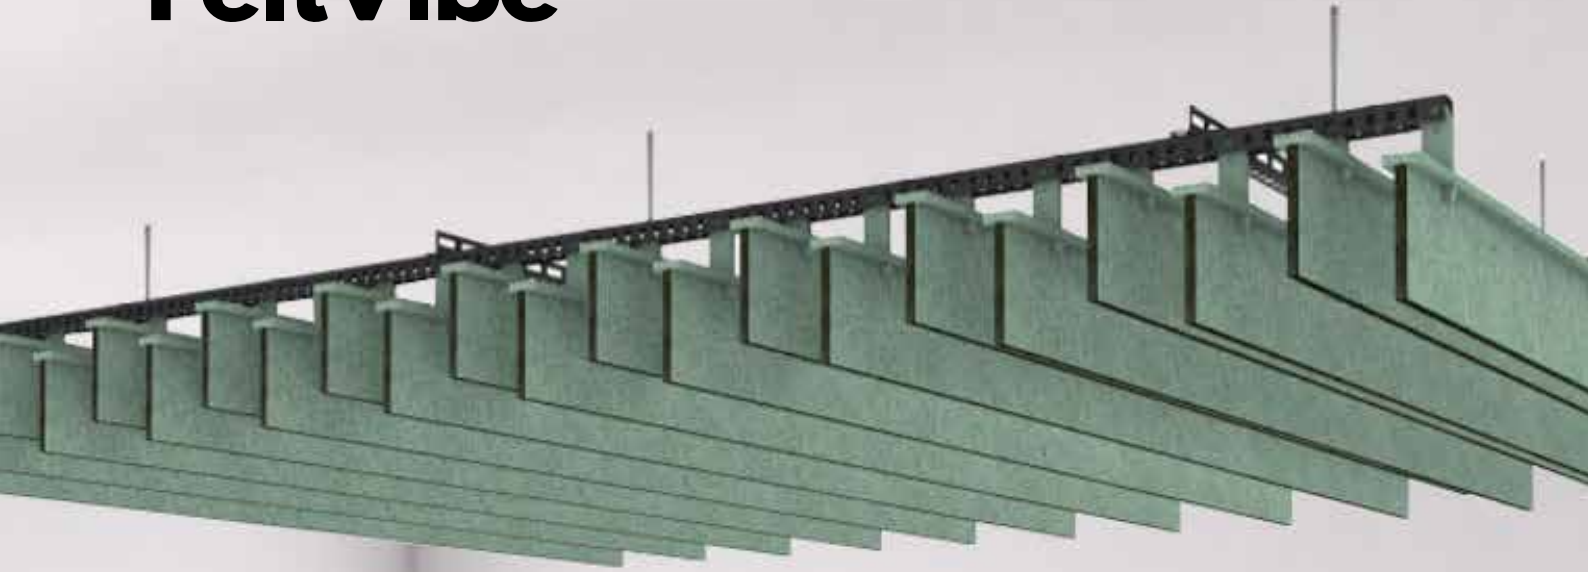

ACOUSTIC
FELT

FeltVibe®

BRC Baffle Ray Ceiling

PRODUCTS SHEET

BRC Baffle Ray Ceiling

With its linear form and recycled PET felt structure, BRC Baffle Ray Ceiling brings both acoustic comfort and a strong ceiling identity to interior spaces. BRC Baffle Ray Ceiling combines sound control with a clean and rhythmic design language.

Suitable for offices, hospitality areas, and other interiors, it offers an acoustic solution that is both functional and visually refined.

SPECIFICATIONS

COMPOSITION	ARKETA: 100% PET, 60% recycled content ARKEATA ECOCO: 100% Recyled PET
THICKNESS & WEIGHT	ARKETA: 12mm (±0.5mm) 2400 g/m ² (±10) ARKETA ECOCO: 12mm (±0.5mm) 2400 g/m ² (±10) ICHOS: 12mm (±0.5mm) 1800 g/m ² + 200 g/m ² + 200 g/m ² (±10) (D)
ACOUSTIC	NRC: 0.85 (12mm)
FIRE TEST STANDARDS	EN 1021 - 1 (cigarette) EN 13501-1 (SBI) Adhered Class B-s1,d0
LIGHT FASTNESS	4+ (ISO 105 - B02)
ENVIRONMENT	VOC emission formaldehyde free, Phenol-free, OEKO-TEX Class 1, Phthalate Free
CARE & MAINTENANCE	Vacuum regularly. Professionally dry clean or wipe clean with a damp cloth