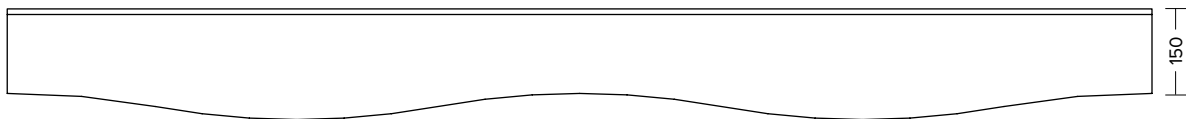

Suitable for offices, hospitality areas, and other interiors, it offers an acoustic solution that is both functional and visually refined.

SPECIFICATIONS

COMPOSITION	ARKETA: 100% PET, 60% recycled content ARKEATA ECOCO: 100% Recyled PET
THICKNESS & WEIGHT	ARKETA: 12mm (±0.5mm) 2400 g/m ² (±10) ARKETA ECOCO: 12mm (±0.5mm) 2400 g/m ² (±10) ICHOS: 12mm (±0.5mm) 1800 g/m ² + 200 g/m ² + 200 g/m ² (±10) (D)
ACOUSTIC	NRC: 0.85 (12mm)
FIRE TEST STANDARDS	EN 1021 - 1 (cigarette) EN 13501-1 (SBI) Adhered Class B-s1,d0
LIGHT FASTNESS	4+ (ISO 105 - B02)
ENVIRONMENT	VOC emission formaldehyde free, Phenol-free, OEKO-TEX Class 1, Phthalate Free
CARE & MAINTENANCE	Vacuum regularly. Professionally dry clean or wipe clean with a damp cloth

Custom sizes available upon request

Standard shapes

Flat Rectangle Baffle

Rectangle Radius Baffle

Trapeze Wave Baffle

Wave Baffle

Flat Rectangle Baffle

Rectangle Radius Baffle