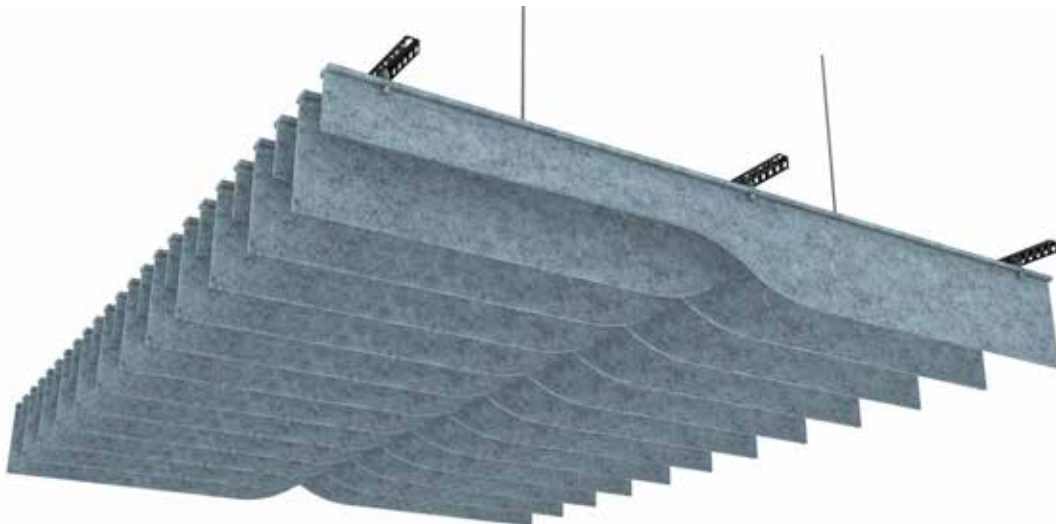

ACOUSTIC
FELT

FeltVibe®

BRC Baffle Ray Ceiling

PRODUCTS SHEET

BRC Baffle Ray Ceiling

With its linear form and recycled PET felt structure, BRC Baffle Ray Ceiling brings both acoustic comfort and a strong ceiling identity to interior spaces. BRC Baffle Ray Ceiling combines sound control with a clean and rhythmic design language.

Suitable for offices, hospitality areas, and other interiors, it offers an acoustic solution that is both functional and visually refined.

SPECIFICATIONS

COMPOSITION	ARKETA: 100% PET, 60% recycled content ARKEATA ECOCO: 100% Recyled PET
THICKNESS & WEIGHT	ARKETA: 12mm (±0.5mm) 2400 g/m ² (±10) ARKETA ECOCO: 12mm (±0.5mm) 2400 g/m ² (±10) ICHOS: 12mm (±0.5mm) 1800 g/m ² + 200 g/m ² + 200 g/m ² (±10) (D)
ACOUSTIC	NRC: 0.85 (12mm)
FIRE TEST STANDARDS	EN 1021 - 1 (cigarette) EN 13501-1 (SBI) Adhered Class B-s1,d0
LIGHT FASTNESS	4+ (ISO 105 - B02)
ENVIRONMENT	VOC emission formaldehyde free, Phenol-free, OEKO-TEX Class 1, Phthalate Free
CARE & MAINTENANCE	Vacuum regularly. Professionally dry clean or wipe clean with a damp cloth

Custom sizes available upon request

Standard shapes

Flat Rectangle Baffle

Rectangle Radius Baffle

Trapeze Wave Baffle

Wave Baffle

Flat Rectangle Baffle

Rectangle Radius Baffle

Wave Baffle

Trapeze Baffle

Stepped Baffle

Stepped Baffle

Rectangle Radius Baffle

Wave Baffle

Trapeze Baffle

HEAD OFFICE