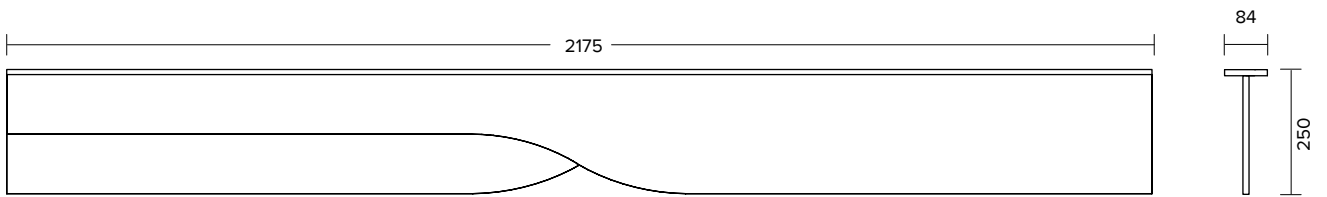

Trapeze Wave Baffle