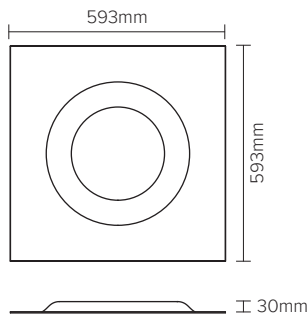

3D PET Felt Panel Models

Moonstone