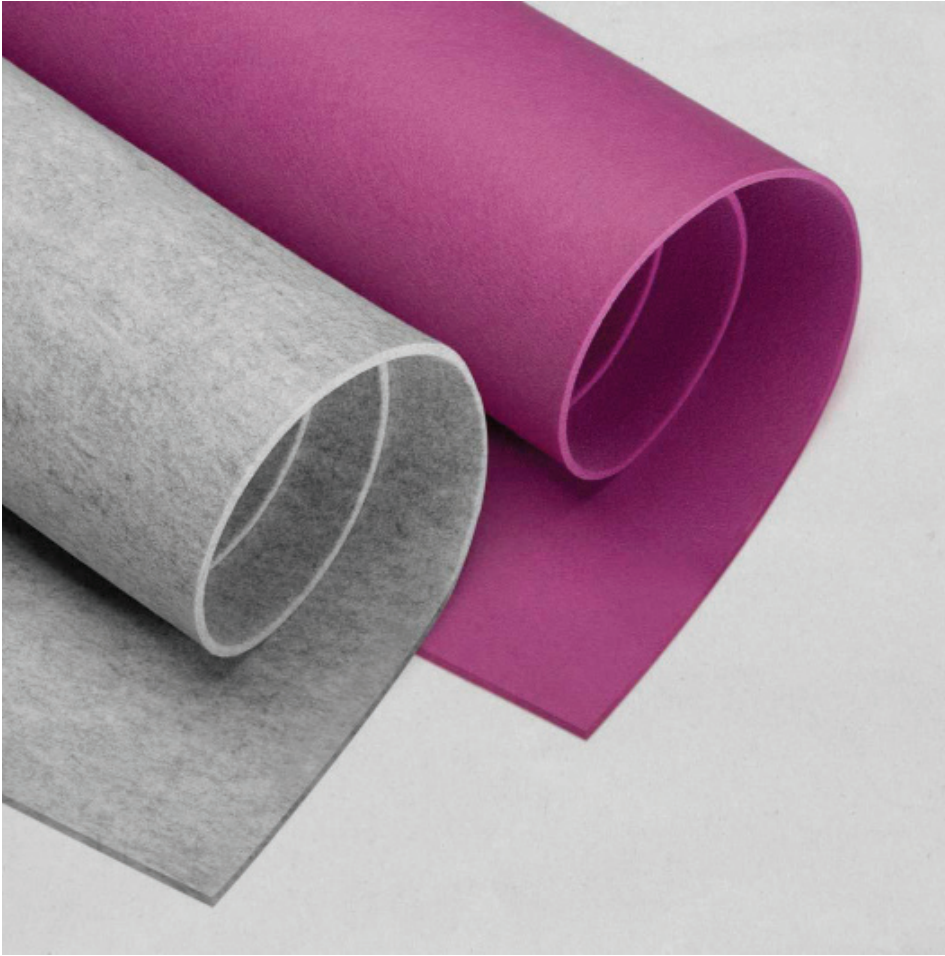

ACOUSTIC
FELT

FeltVibe®

GENTUĞ

SATIS

Acoustically Transparent Recycled
Nonwoven Fabric

PRODUCT SHEET

SATIS

Acoustically Transparent Recycled Nonwoven Fabric

Our Satis acoustic felt layers grant you endless versatility, both in terms of looks and performance. Available in a multitude of colors, each felt layer improves the acoustical performance of your acoustic panels. Satis is available in 30 colors and 1.75mm standard thickness. Minimum order quantities and custom color development fees apply. Details upon request.