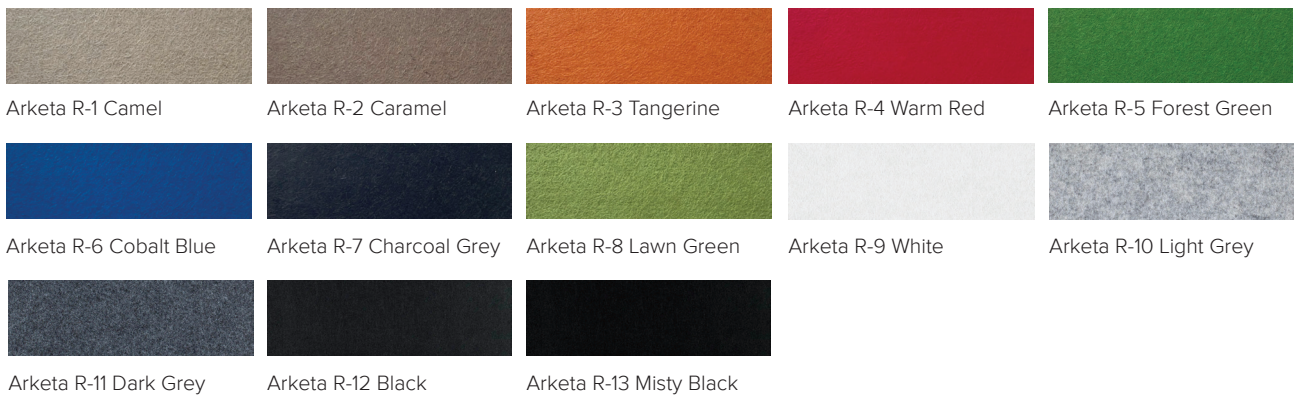

Color Chart

The Power of Color, Collections, and Materials

With a multitude of options and woven into patterns and materiality, color can significantly impact mood, focus, productivity, and workflow. Color is directly related to brand and can punctuate your identity while creating unforgettable impressions for your customers.

Felt Vibe® now not only offers a smorgasbord of color palette options but also an even wider range of printable acoustic material selections to choose from using our Felt Printed process.

Leverage the power of color, collections, and materials to enhance you work or hospitality setting by combining style and function.

ARKETA ACOUSTIC PET FELT PANEL COLLECTION