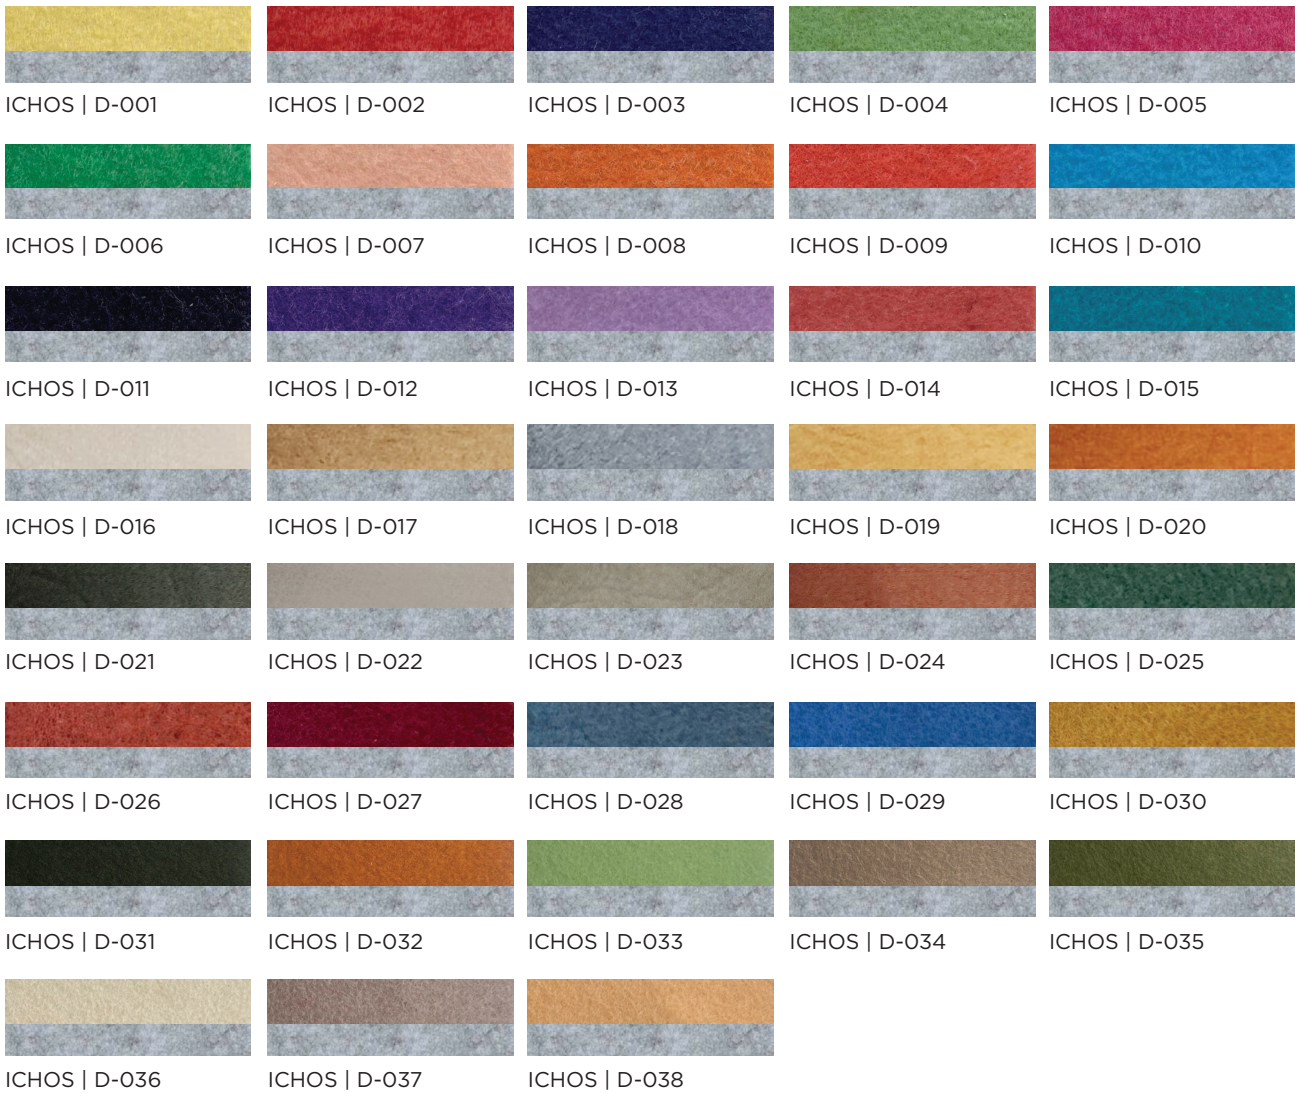

ICHOS FLAT | PET FELT PANEL COLLECTION