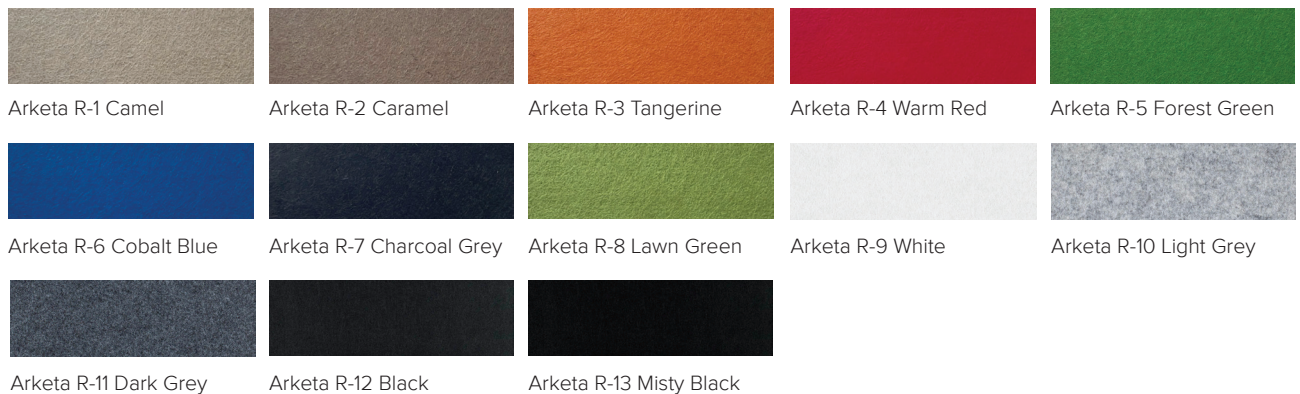

ARKETA ACOUSTIC PET FELT PANEL COLLECTION