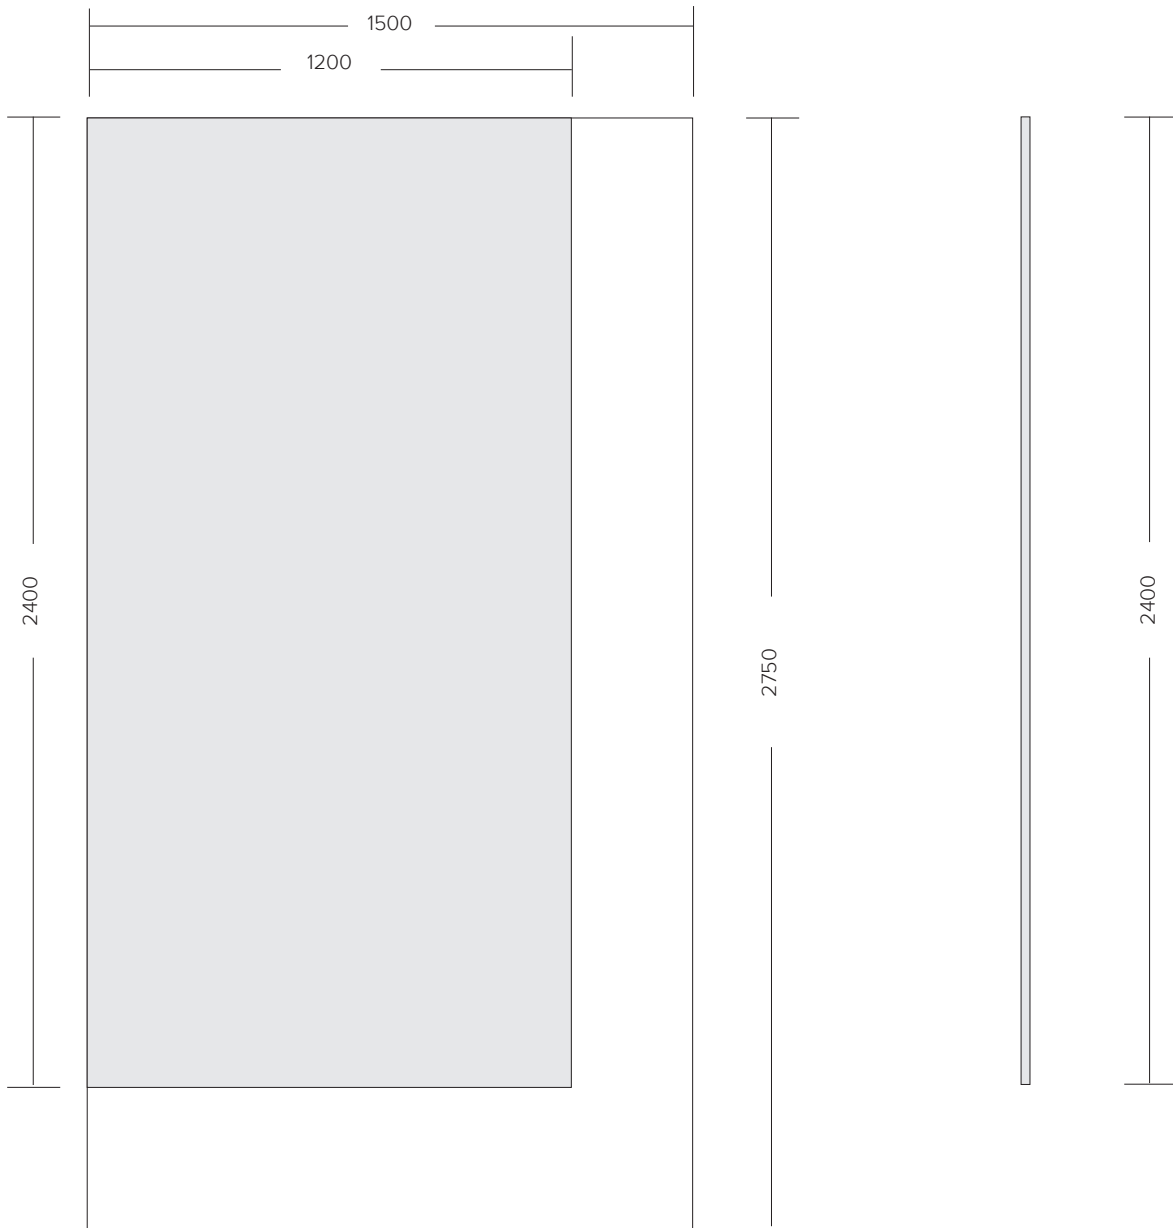

ACOUSTIC PROPERTIES

Mounting method				
	Directly on the wall	30mm GAP	50mm GAP	50mm GAP + additional backing felt layer
NRC	0.30	0.39	0.44	0.76
α_w	0.25	0.27	0.35	0.70
Class	E	E	D	C

DIMENSIONS

Custom size